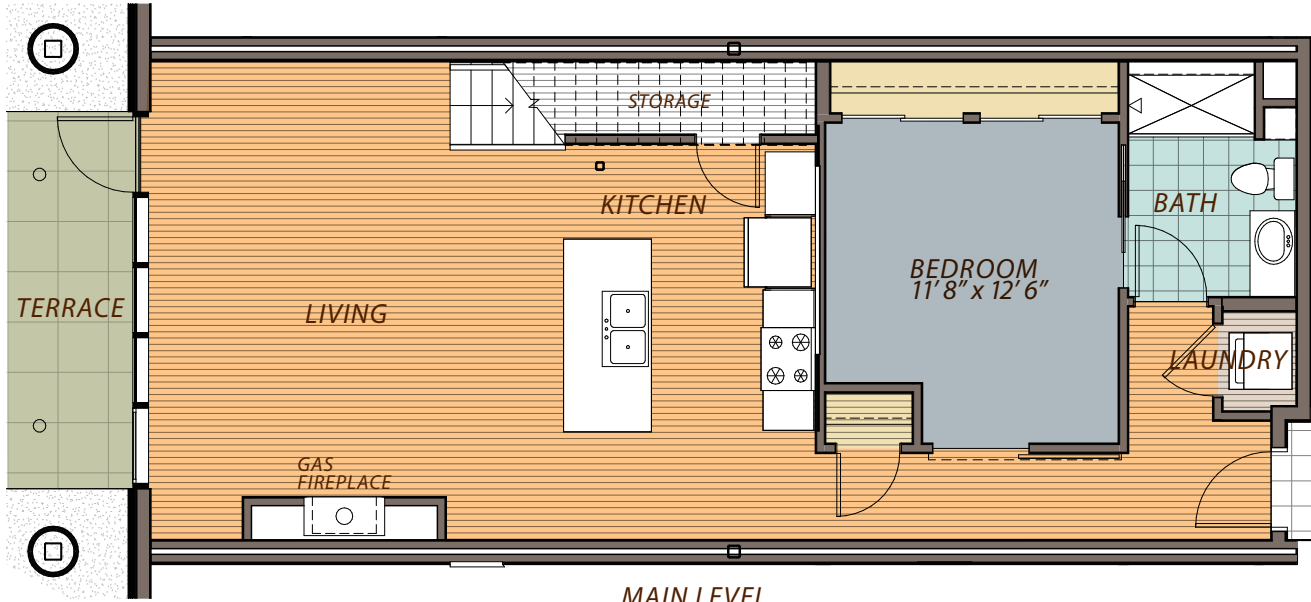

PRICING

UNIT NO.

FLOOR

Two Bedroom
Two Bath
1,454 Sq Ft
floor 7

FLOOR PLAN

X
LOFT

LOFT

MAIN LEVEL

OVATION

309
BY HOVDE

Dimensions are approximate and subject to change without notice.