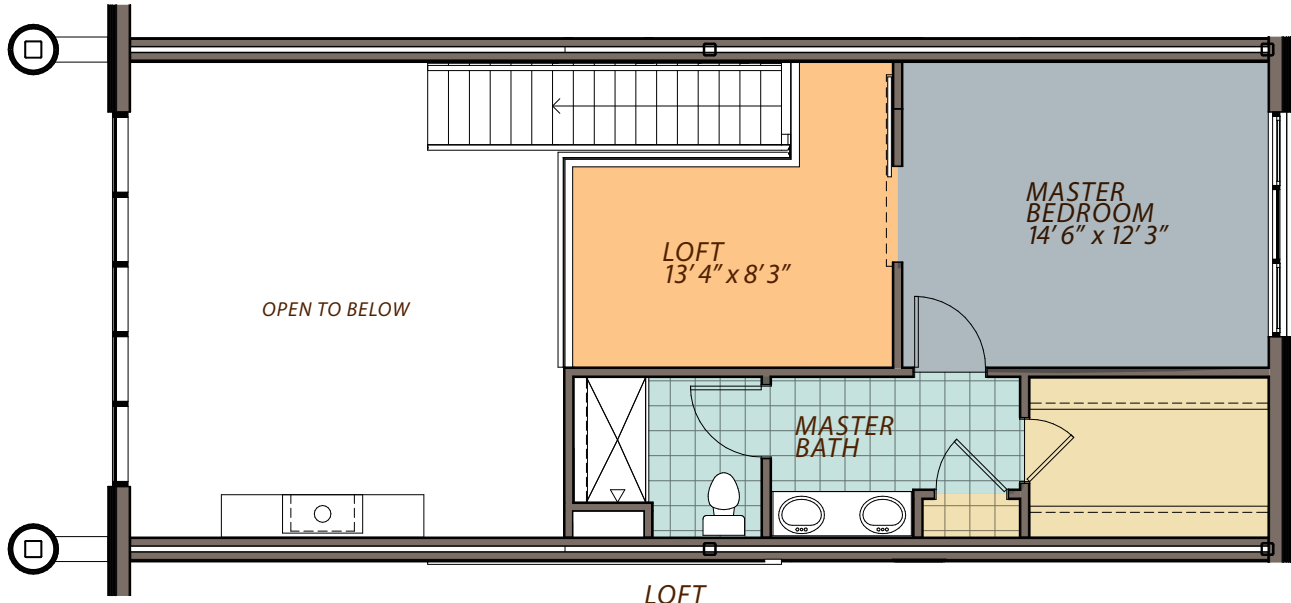

PRICING

UNIT NO.

FLOOR

Two Bedroom
Two Bath
1,454 Sq Ft
floor 7

FLOOR PLAN

X
LOFT

LOFT

MAIN LEVEL

OVATION

309
BY HOVDE

Dimensions are approximate and subject to change without notice.