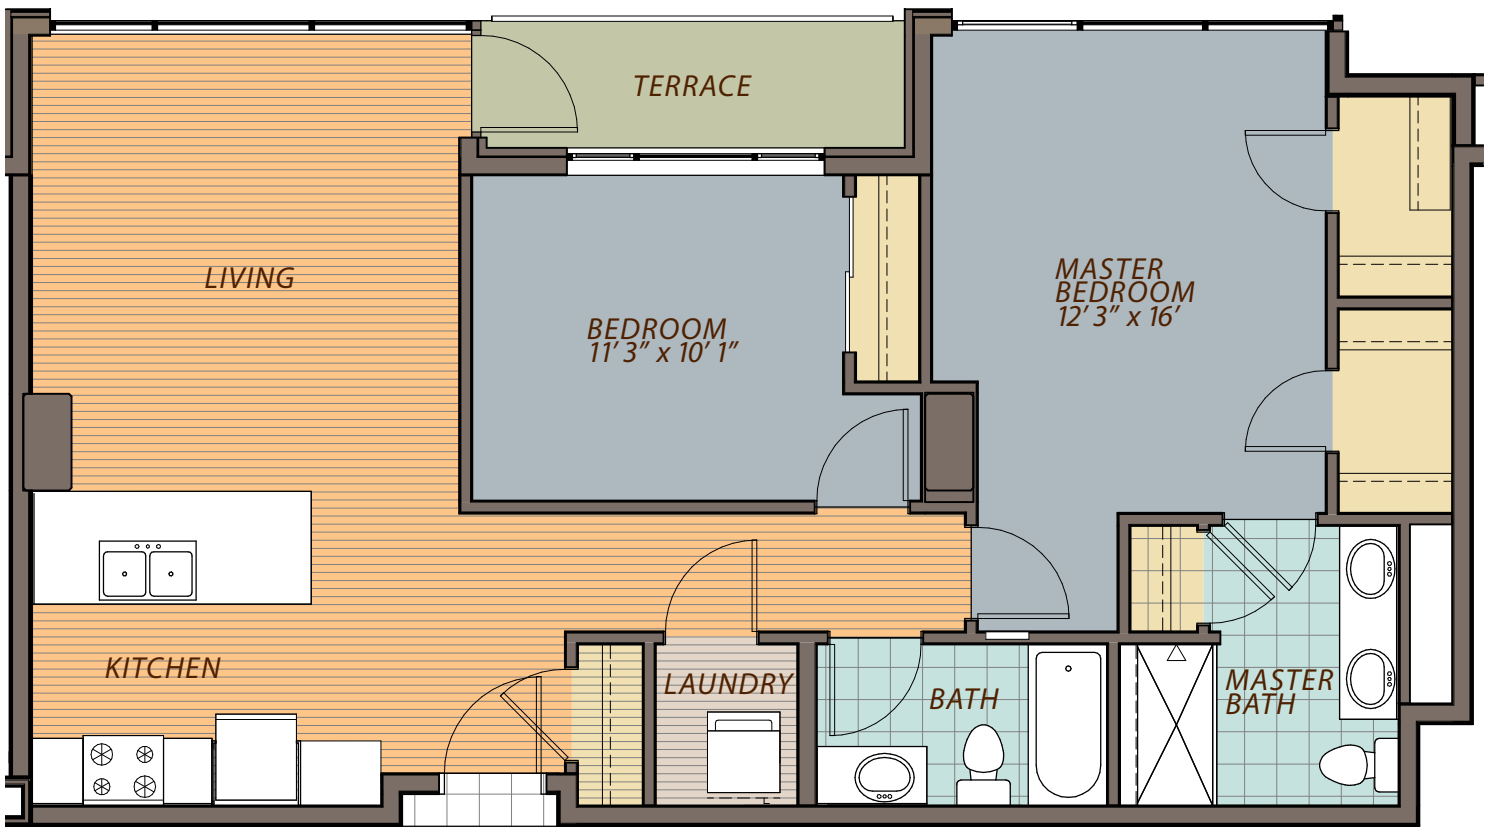

PRICING

UNIT NO.

FLOOR

Two Bedroom  
Two Bath  
1,101 Sq Ft  
*floors 9 through 12*

FLOOR PLAN

T

OVATION

309  
BY HOVDE