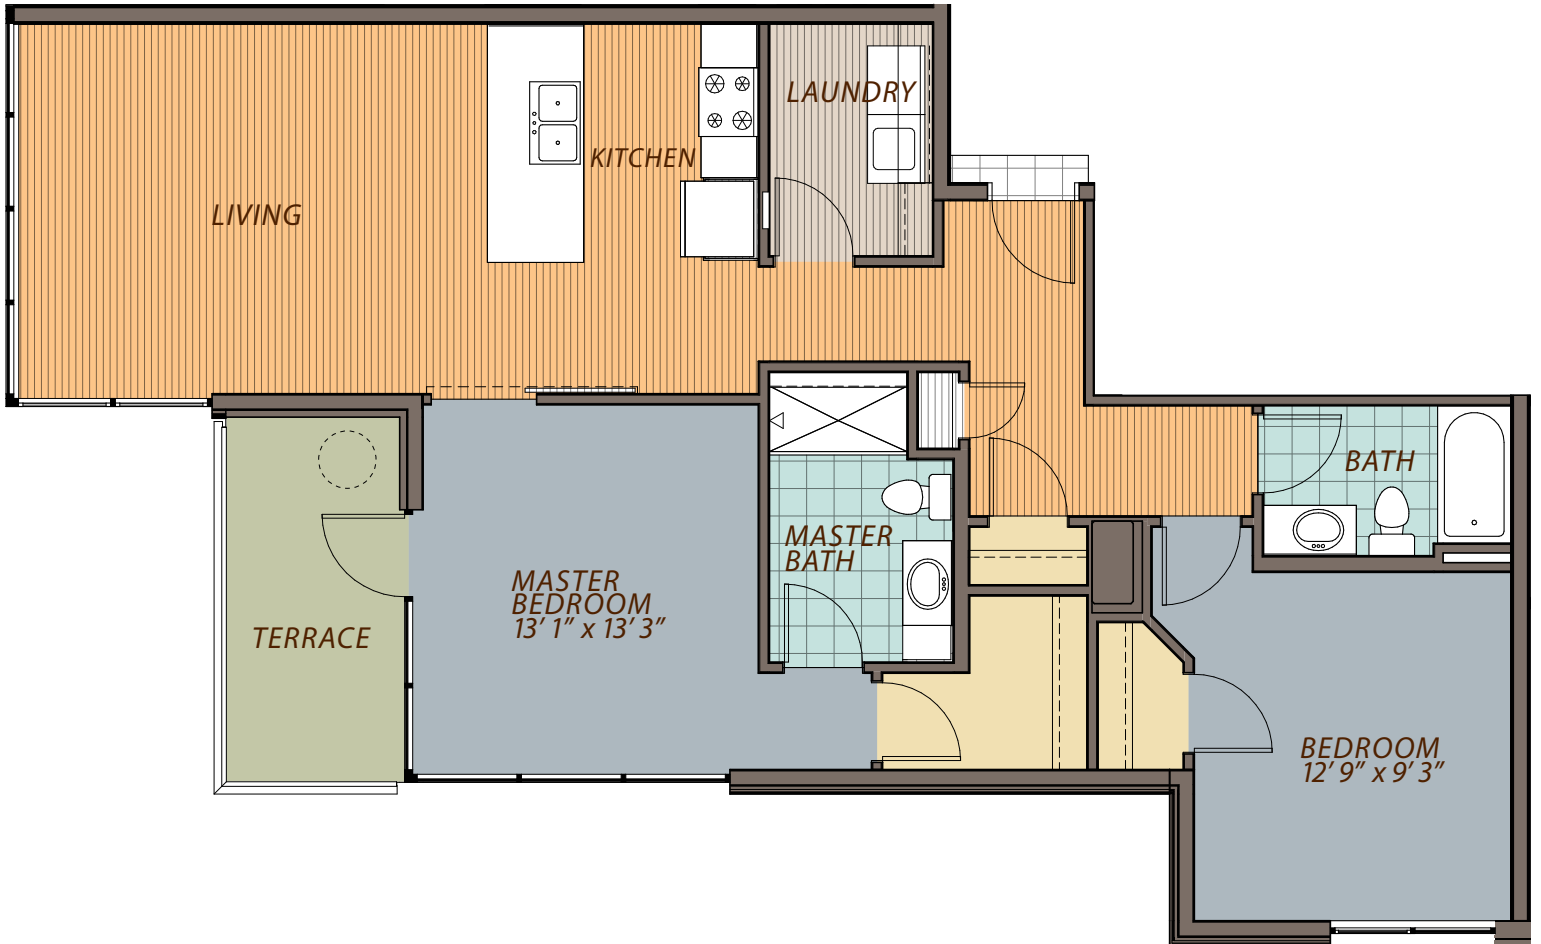

PRICING

UNIT NO.

FLOOR

Two Bedroom
Two Bath
1,242 Sq Ft
floors 8 and 9

FLOOR PLAN

P

 denotes column

OVATION

309
BY HOVDE

Dimensions are approximate and subject to change without notice.

309 west johnson street, madison, wisconsin | ovation309.com | 608.661.4309 