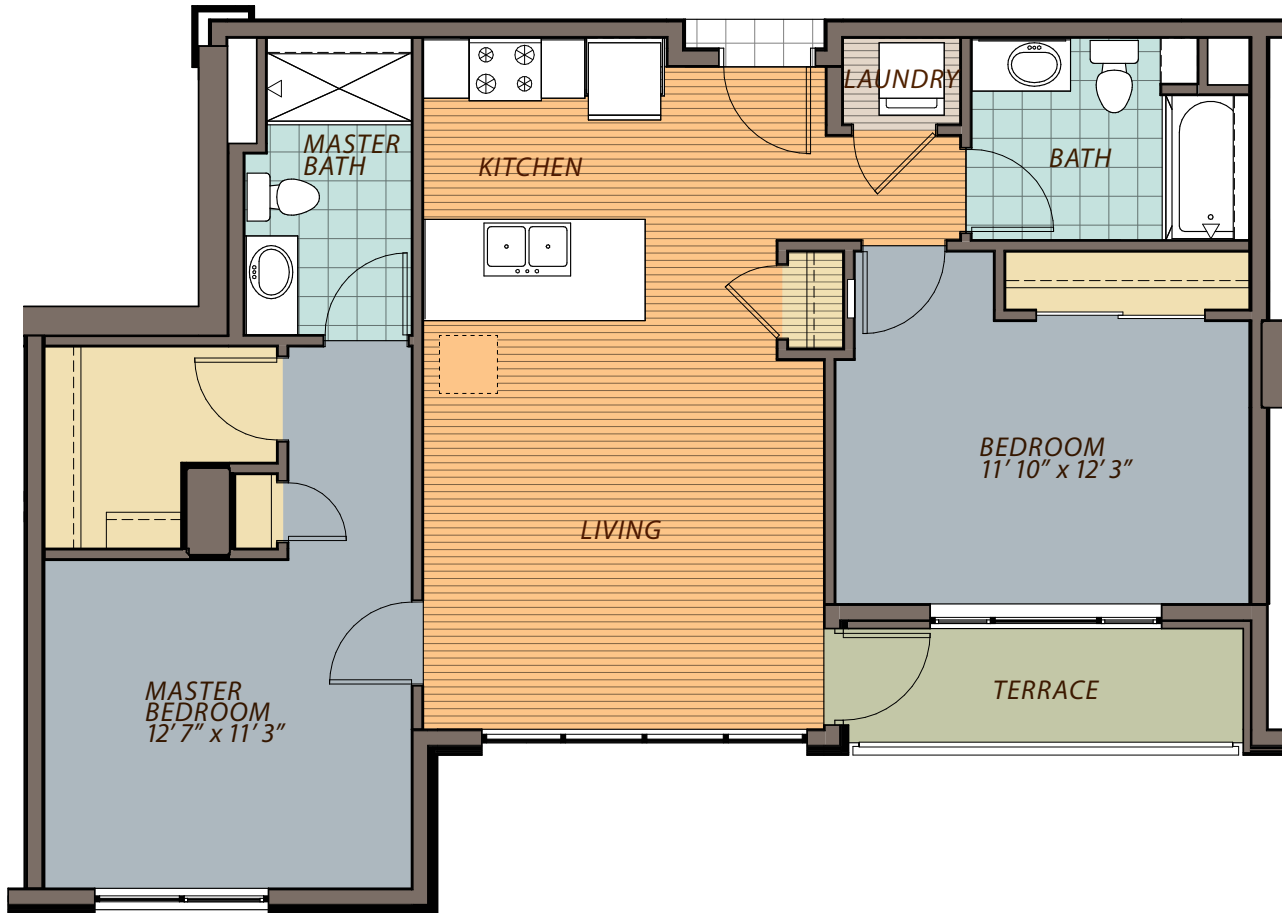

PRICING

UNIT NO.

FLOOR

Two Bedroom
Two Bath
1,048 Sq Ft
floors 8 through 12

FLOOR PLAN

N1

 denotes column

OVATION

309
BY HOVDE

Dimensions are approximate and subject to change without notice.

309 west johnson street, madison, wisconsin | ovation309.com | 608.661.4309 