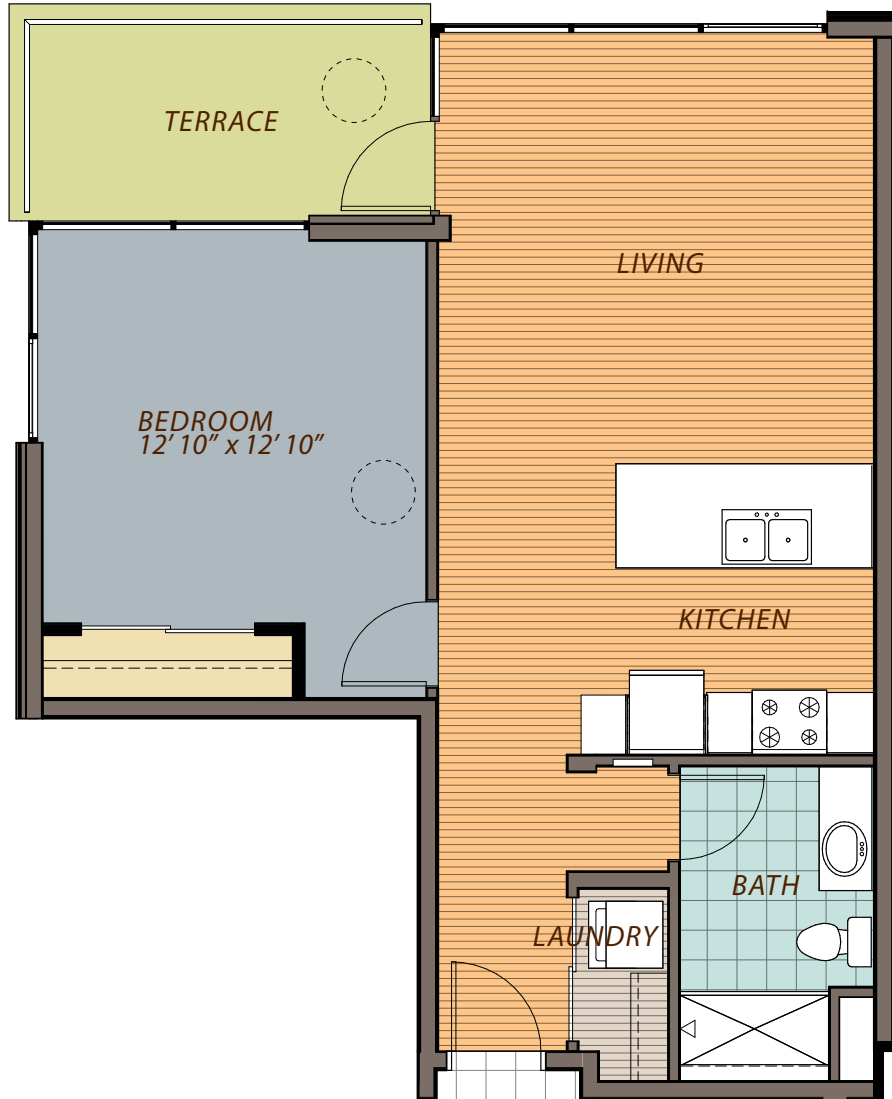

PRICING

UNIT NO.

FLOOR

One Bedroom
One Bath
860 Sq Ft
floors 4 through 8

FLOOR PLAN

J

 denotes column

OVATION

309
BY HOVDE

Dimensions are approximate and subject to change without notice.

309 west johnson street, madison, wisconsin | ovation309.com | 608.661.4309 