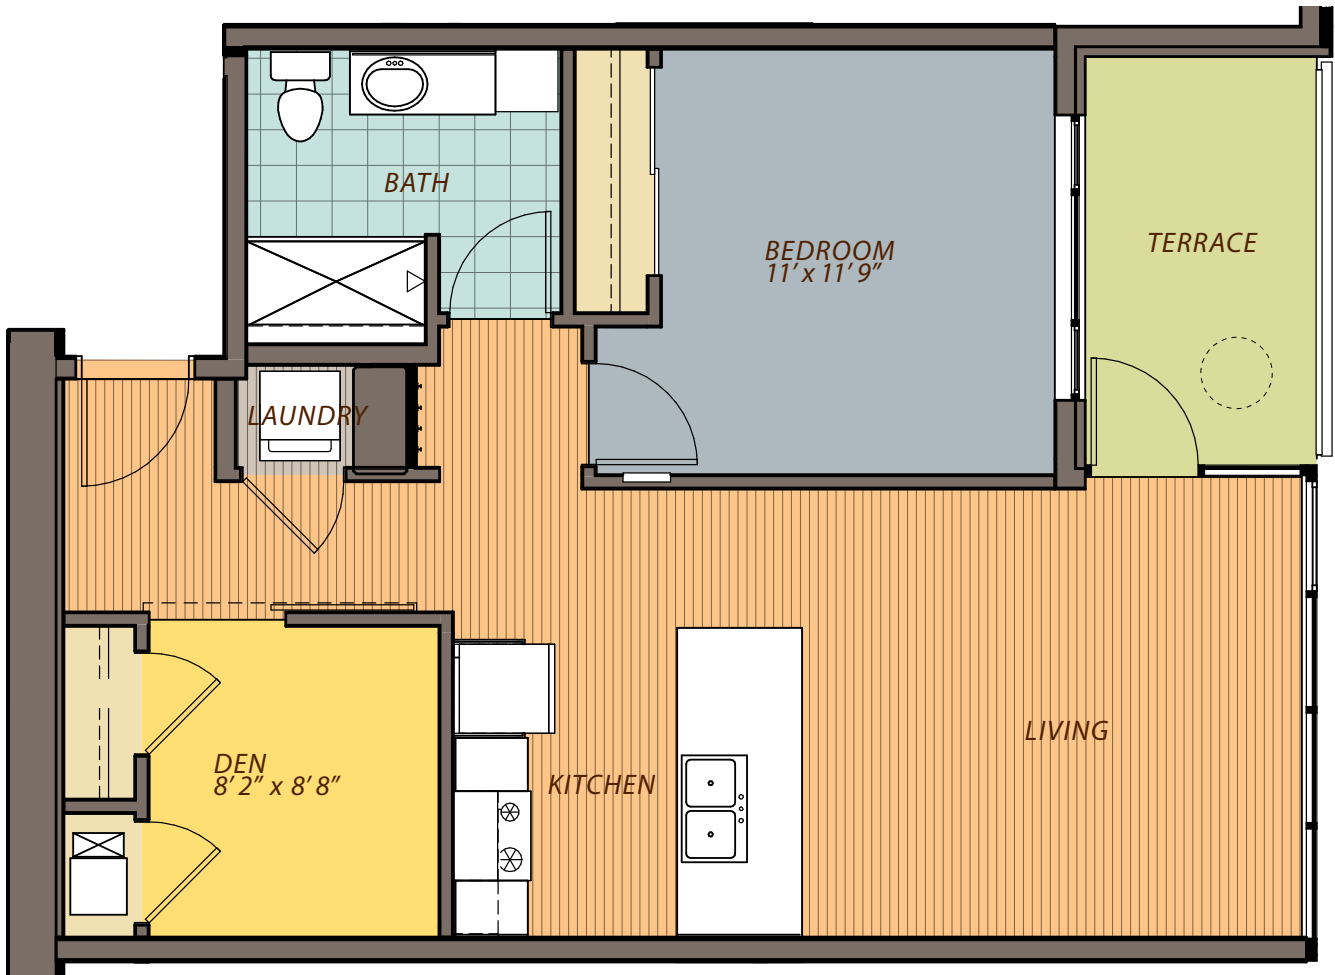

PRICING

UNIT NO.

FLOOR

One Bedroom
One Bath + Den

854 Sq Ft

floors 3 through 10

FLOOR PLAN

D

 denotes column

OVATION

309
BY HOVDE

Dimensions are approximate and subject to change without notice.

309 west johnson street, madison, wisconsin | ovation309.com | 608.661.4309 