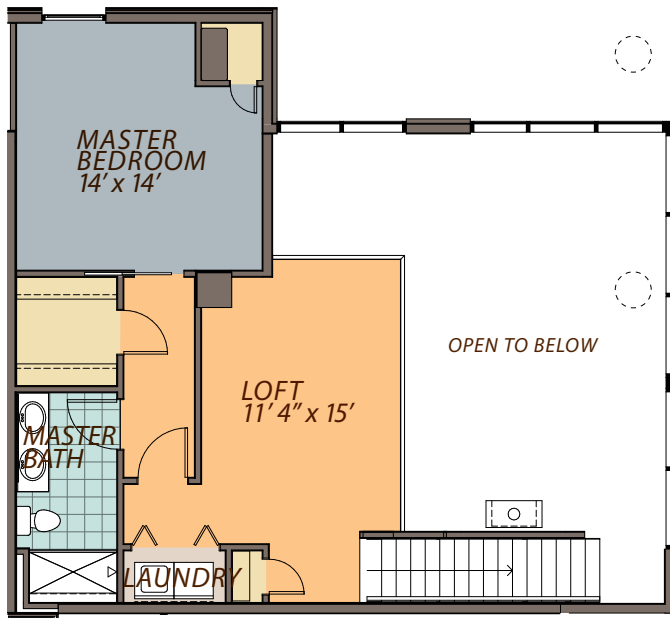

PRICING

UNIT NO.

FLOOR

Two Bedroom
Two Bath
1,962 Sq Ft
floor 13

FLOOR PLAN

AE
LOFT

JOHNSON STREET

DAYTON STREET

LOFT

MAIN LEVEL

denotes column

OVATION

309
BY HOVDE

Dimensions are approximate and subject to change without notice.

309 west johnson street, madison, wisconsin | ovation309.com | 608.661.4309