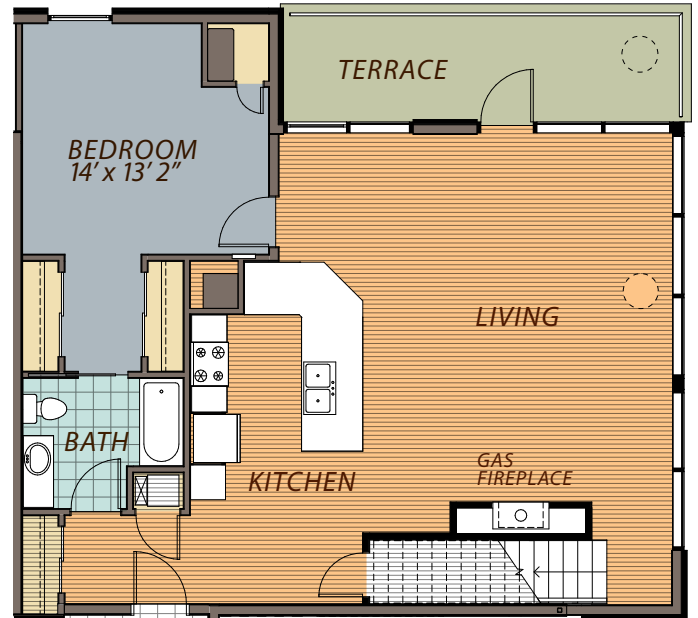

PRICING

UNIT NO.

FLOOR

Two Bedroom
Two Bath
1,962 Sq Ft
floor 13

FLOOR PLAN

AE
LOFT

JOHNSON STREET

DAYTON STREET

LOFT

MAIN LEVEL

denotes column

OVATION

309
BY HOVDE

Dimensions are approximate and subject to change without notice.

309 west johnson street, madison, wisconsin | ovation309.com | 608.661.4309