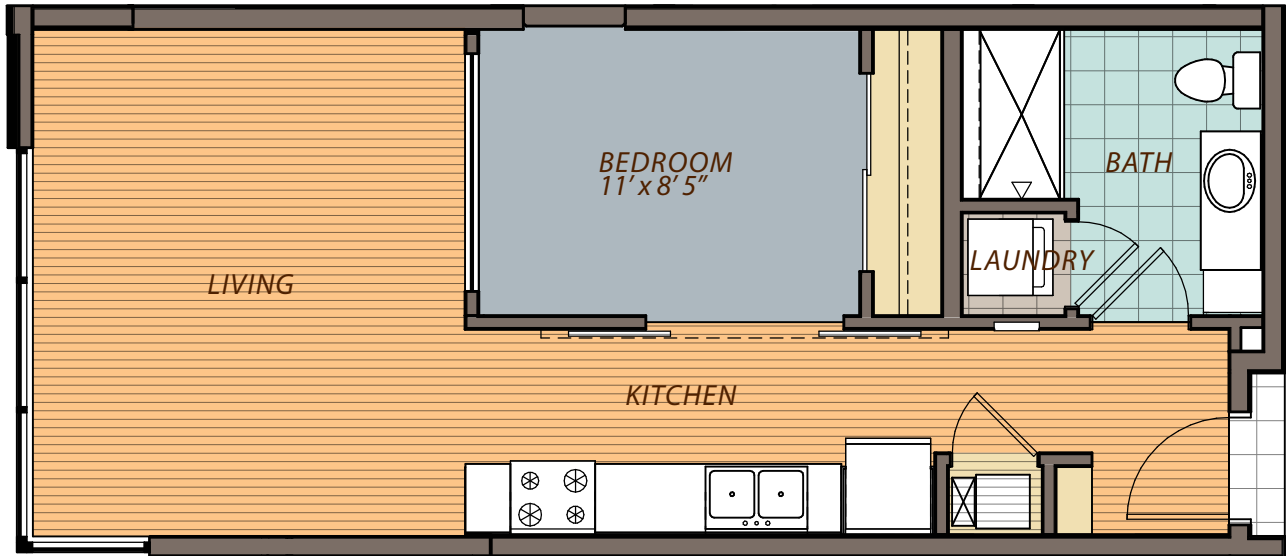

PRICING

UNIT NO.

FLOOR

One Bedroom
One Bath
580 Sq Ft
floors 3 through 6

FLOOR PLAN

A

Dimensions are approximate and subject to change without notice.

309 west johnson street, madison, wisconsin | ovation309.com | 608.661.4309 