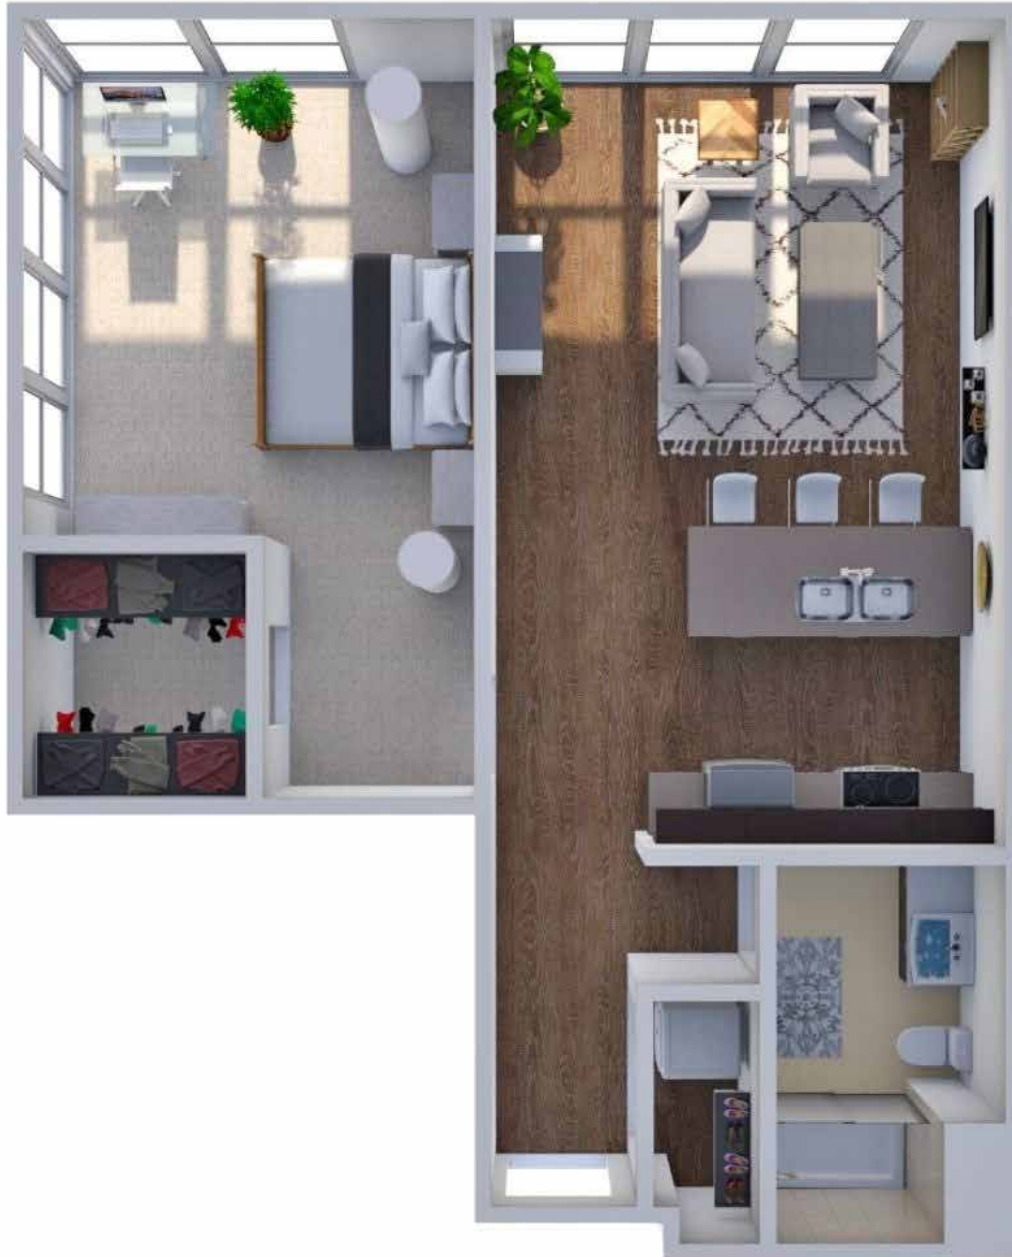

PRICING

UNIT NO.

FLOOR

One Bedroom  
One Bath

858 SqFt

floor 3

FLOORPLAN

B8

Dimensions are approximate and may vary slightly by floor.

309 west johnson street, madison, wisconsin | [ovation309.com](http://ovation309.com) | 608.661.4309

OVATION  
309  
BY HOVDE