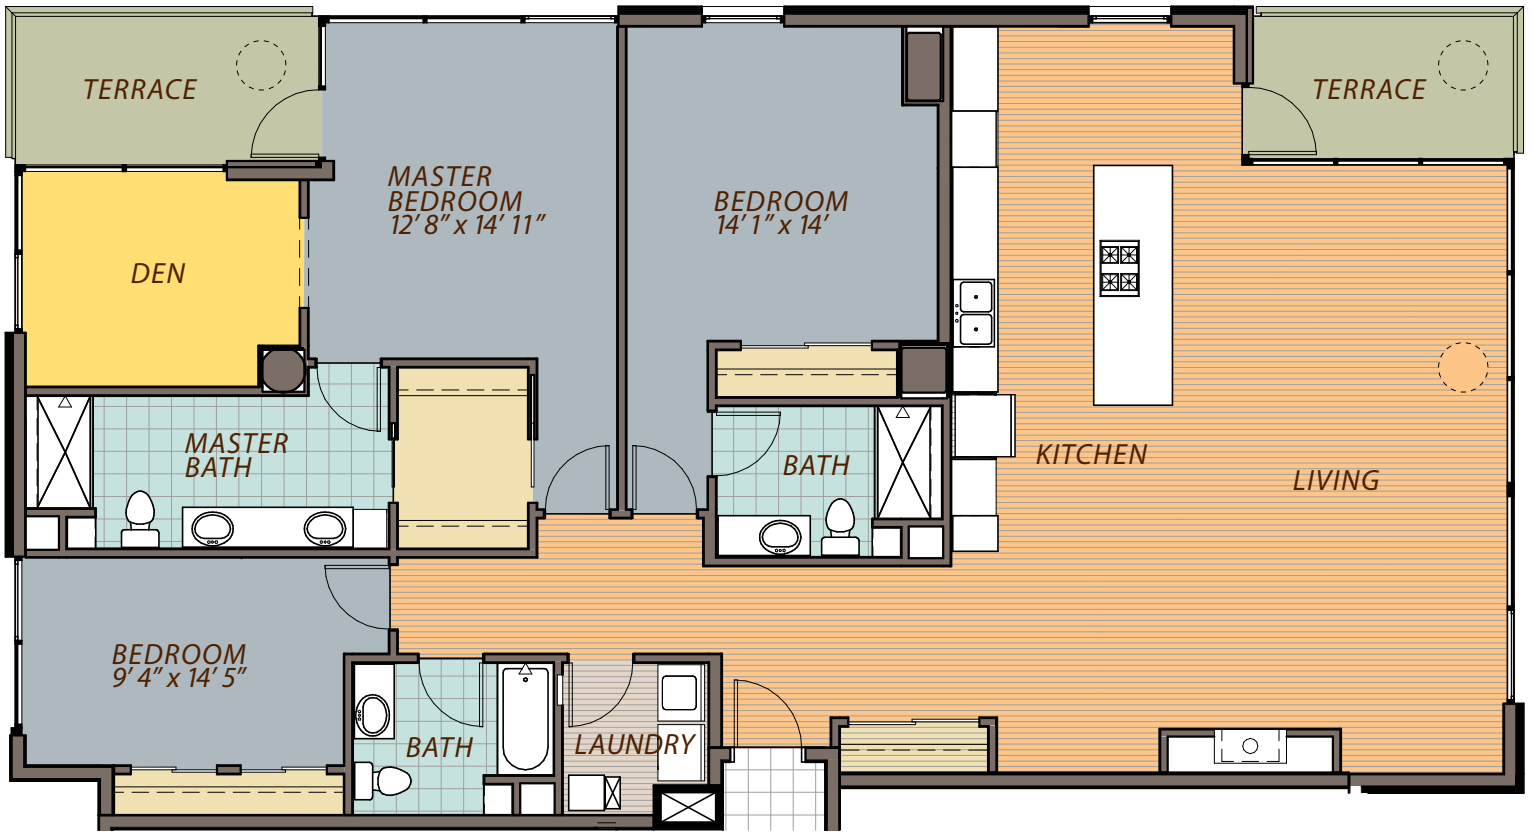

PRICING

UNIT NO.

FLOOR

Three Bedroom  
Three Bath + Den  
2,213 Sq Ft  
floors 11 and 12

FLOOR PLAN  
VV

 denotes column

Dimensions are approximate and subject to change without notice.

309 west johnson street, madison, wisconsin | [ovation309.com](http://ovation309.com) | 608.661.4309 

  
**OVATION**  
309  
BY HOVDE