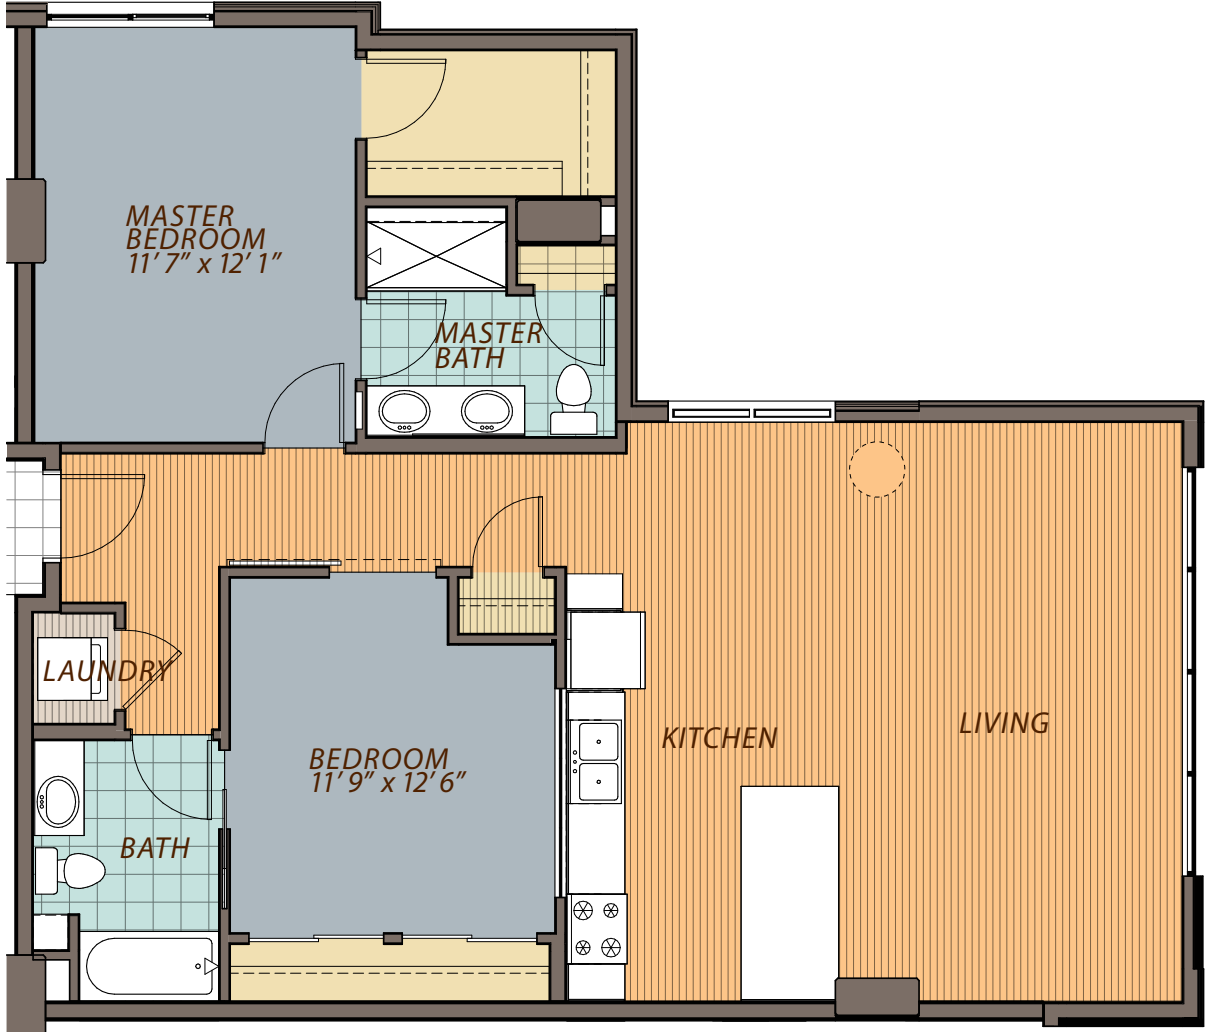

PRICING

UNIT NO.

FLOOR

Two Bedroom
Two Bath
1,219 Sq Ft
floors 3 through 6

FLOOR PLAN

Q

 denotes column

OVATION

309
BY HOVDE

Dimensions are approximate and subject to change without notice.

309 west johnson street, madison, wisconsin | ovation309.com | 608.661.4309 